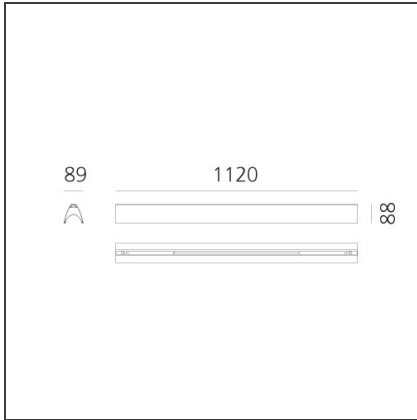

TECHNICAL DRAWINGS

FEATURES

Article Code:	AY01501	Series:	Indoor, 2018 Artemide Collection
Colour:	White		
Installation:	Suspension		
Environment:	Indoor		

DIMENSIONS

Length:	cm 112
Width:	cm 8,9
Height:	cm 8.8

INCLUDED SOURCES

Category:	LED	Color temperature (K):	4000K
Number:	1	CRI:	90
Watt:	37W		
Delivered lumens output (lm):	2255lm		
Type:	0		
Class:	A		

LUMINAIRE

Watt:	35W	Delivered lumens output (lm):	2694lm
		CCT:	4000K
		Efficiency:	61%
		Efficacy:	76.97lm/W
		CRI:	90