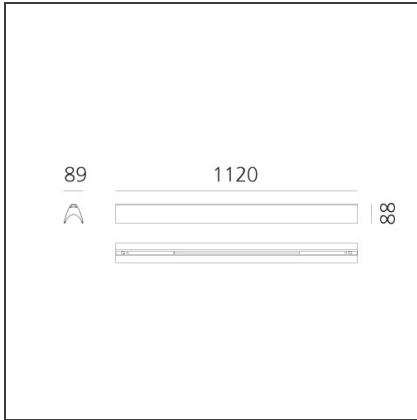

TECHNICAL DRAWINGS

FEATURES

Article Code:	AY01505	Series:	Indoor, 2018 Artemide Collection
Colour:	Silver		
Installation:	Suspension		
Environment:	Indoor		

DIMENSIONS

Length:	cm 112
Width:	cm 8,9
Height:	cm 8.8

INCLUDED SOURCES

Category:	LED	Color temperature (K):	4000K
Number:	1	CRI:	90
Watt:	37W		
Delivered lumens output (lm):	2255lm		
Type:	0		
Class:	A		

LUMINAIRE

Watt:	35W	Delivered lumens output (lm):	2694lm
		CCT:	4000K
		Efficiency:	61%
		Efficacy:	76.97lm/W
		CRI:	90