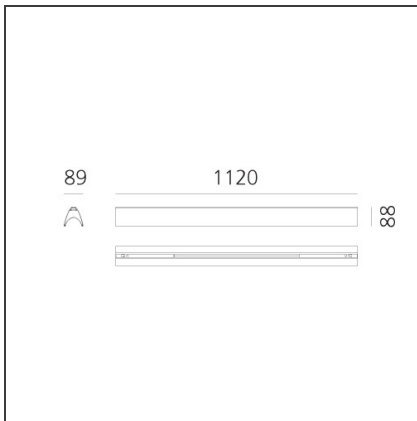

TECHNICAL DRAWINGS

FEATURES

Article Code:	AY01004	Series:	Indoor, 2018 Artemide Collection
Colour:	Black		
Installation:	Suspension		
Environment:	Indoor		

DIMENSIONS

Length:	cm 112
Width:	cm 8,9
Height:	cm 8.8

INCLUDED SOURCES

Category:	LED	Color temperature (K):	3000K
Number:	1	CRI:	90
Watt:	37W		
Delivered lumens output (lm):	2143lm		
Type:	0		
Class:	A		

LUMINAIRE

Watt:	35W	Delivered lumens output (lm):	2559lm
		CCT:	3000K
		Efficiency:	61%
		Efficacy:	73.13lm/W
		CRI:	90