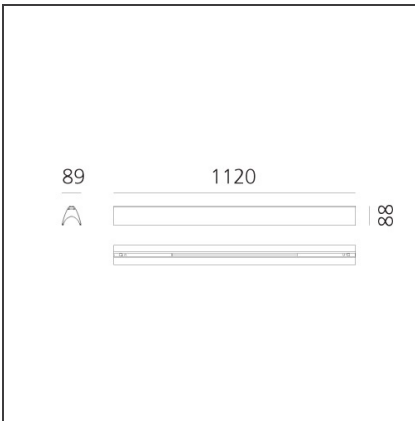

TECHNICAL DRAWINGS

FEATURES

Article Code:	AY06501	Series:	Indoor, 2018 Artemide Collection
Colour:	White		
Installation:	Suspension		
Environment:	Indoor		

DIMENSIONS

Length:	cm 112
Width:	cm 8.9
Height:	cm 8.8

INCLUDED SOURCES

Category:	LED	Color temperature (K):	4000K
Number:	1	CRI:	90
Watt:	55W		
Delivered lumens output (lm):	4125lm		
Type:	0		
Class:	A		

LUMINAIRE

Watt:	55W	Delivered lumens output (lm):	4591lm
		CCT:	4000K
		Efficiency:	70%
		Efficacy:	83.47lm/W
		CRI:	90
		Dimmable Typology:	Dali