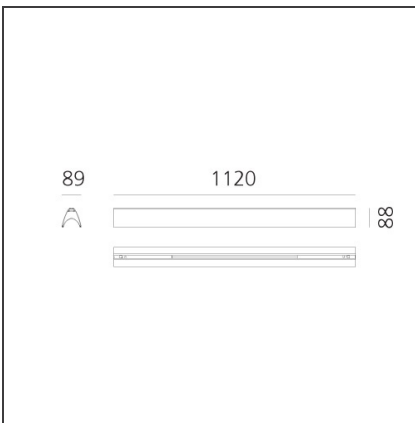

TECHNICAL DRAWINGS

FEATURES

Article Code:	AY06505	Series:	Indoor, 2018 Artemide Collection
Colour:	Silver		
Installation:	Suspension		
Environment:	Indoor		

DIMENSIONS

Length:	cm 112
Width:	cm 8.9
Height:	cm 8.8

INCLUDED SOURCES

Category:	LED	Color temperature (K):	4000K
Number:	1	CRI:	90
Watt:	55W		
Delivered lumens output (lm):	4125lm		
Type:	0		
Class:	A		

LUMINAIRE

Watt:	55W	Delivered lumens output (lm):	4591lm
		CCT:	4000K
		Efficiency:	70%
		Efficacy:	83.47lm/W
		CRI:	90
		Dimmable Typology:	Dali