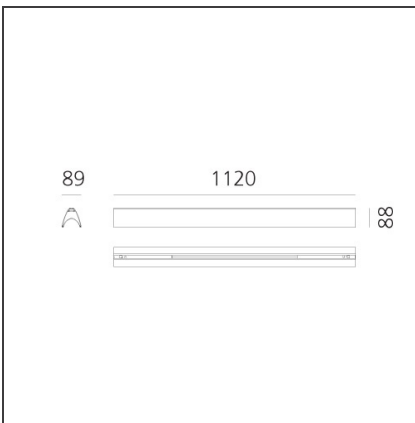

TECHNICAL DRAWINGS

FEATURES

Article Code:	AY06001	Series:	Indoor, 2018 Artemide Collection
Colour:	White		
Installation:	Suspension		
Environment:	Indoor		

DIMENSIONS

Length:	cm 112
Width:	cm 8.9
Height:	cm 8.8

INCLUDED SOURCES

Category:	LED	Color temperature (K):	3000K
Number:	1	CRI:	90
Watt:	55W		
Delivered lumens output (lm):	3919lm		
Type:	0		
Class:	A		

LUMINAIRE

Watt:	55W	Delivered lumens output (lm):	4361lm
		CCT:	3000K
		Efficiency:	70%
		Efficacy:	79.29lm/W
		CRI:	90
		Dimmable Typology:	Dali