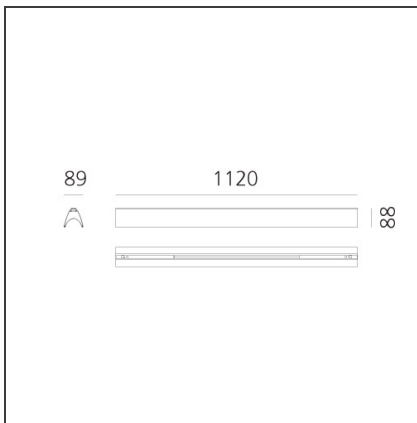

TECHNICAL DRAWINGS

FEATURES

Article Code:	AY06004	Series:	Indoor, 2018 Artemide Collection
Colour:	Black		
Installation:	Suspension		
Environment:	Indoor		

DIMENSIONS

Length:	cm 112
Width:	cm 8.9
Height:	cm 8.8

INCLUDED SOURCES

Category:	LED	Color temperature (K):	3000K
Number:	1	CRI:	90
Watt:	55W		
Delivered lumens output (lm):	3919lm		
Type:	0		
Class:	A		

LUMINAIRE

Watt:	55W	Delivered lumens output (lm):	4361lm
		CCT:	3000K
		Efficiency:	70%
		Efficacy:	79.29lm/W
		CRI:	90
		Dimmable Typology:	Dali