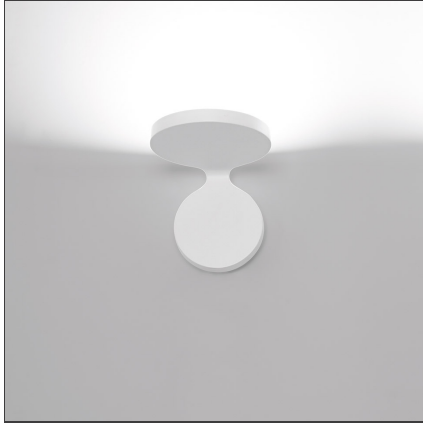

Rea 12

IP20

DESIGN BY

Neil Poulton

DESCRIPTION

"Rea is a little reflection of itself, a bending splitting amoeba. Or maybe the Enterprise from Star Trek, if designers were still allowed to be influenced by childhood dreams". Neil Poulton A decisive yet soft gesture summarizes this small wall lamp, available in two sizes (120 and 170mm). two equal and perpendicular discs act as wall support and host the LED optics, which diffuse indirect light with a 90% performance level.

TECHNICAL DRAWINGS

FEATURES

Article Code:	1614010A	Material:	Aluminium
Colour:	White	Series:	Design
Installation:	Wall		
Environment:	Indoor		

DIMENSIONS

Length:	cm 12
Width:	cm 14.7
Height:	cm 11.9

INCLUDED SOURCES

Category:	LED	Color temperature (K):	3000K
Number:	1	CRI:	80
Watt:	9W		
Type:	0		
Class:	A		

LUMINAIRE

Watt:	9W	Delivered lumens output (lm):	790lm
		CCT:	3000K
		CRI:	80