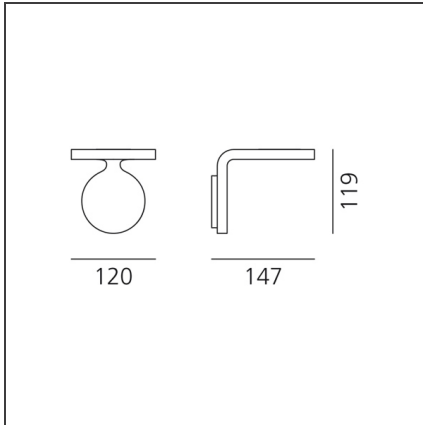

Rea 12

IP20

DESIGN BY

Neil Poulton

DESCRIPTION

"Rea is a little reflection of itself, a bending splitting amoeba. Or maybe the Enterprise from Star Trek, if designers were still allowed to be influenced by childhood dreams". Neil Poulton A decisive yet soft gesture summarizes this small wall lamp, available in two sizes (120 and 170mm). two equal and perpendicular discs act as wall support and host the LED optics, which diffuse indirect light with a 90% performance level.

TECHNICAL DRAWINGS

FEATURES

Article Code:	1614010A	Material:	Aluminium
Colour:	White	Series:	Design
Installation:	Wall		
Environment:	Indoor		

DIMENSIONS

Length:	cm 12
Width:	cm 14.7
Height:	cm 11.9

INCLUDED SOURCES

Category:	LED	Color temperature (K):	3000K
Number:	1	CRI:	80
Watt:	9W		
Type:	0		
Class:	A		

LUMINAIRE

Watt:	9W	Delivered lumens output (lm):	790lm
		CCT:	3000K
		CRI:	80