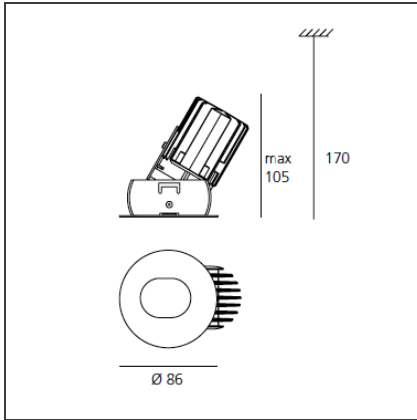

TECHNICAL DRAWINGS

FEATURES

Article Code:	M038205	Series:	Indoor
Colour:	White	Area contract:	Hospitality, null, Retail, Residential
Installation:	Recessed	Emission:	Accent Lighting
Environment:	Indoor		

DIMENSIONS

Height:	cm 10.5	Cutout diameter:	cm 7.2
Weight:	kg 0.7	Cutout shape:	Rounded
Rotation:	cm 45		

INCLUDED SOURCES

Category:	LED	Color temperature (K):	2700K
Number:	1		
Watt:	12W		
Type:	0		
Class:	A		

LUMINAIRE

Watt:	12W	Delivered lumens output (lm):	391lm
		CCT:	2700K
		Efficiency:	30%
		Efficacy:	32.57lm/W
		CRI:	90