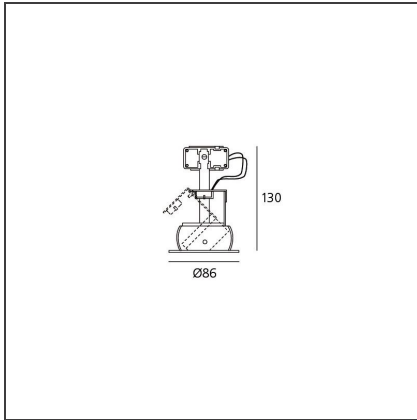

Rastaf 86 Adjustable - Led GU10 - White

IP20 

DESIGN BY

Studio Artemide

DESCRIPTION

Fixed or adjustable recessed LED downlight. Steel body. Optional steel recessing ring with white finish for use with 2 or 3 downlights $\varnothing 86\text{mm}$. Wide range of accessories for recessing into false ceilings, allowing lamp replacement without damaging the surface. Remote transformer. IP44 in version of fixed downlight. Complies with standard EN60598-1 and other specific standards.

TECHNICAL DRAWINGS

FEATURES

Article Code:	M047905	Material:	Steel
Colour:	White	Series:	Indoor
Installation:	Recessed	Area contract:	Hospitality, null, Retail, Residential
Environment:	Indoor	Emission:	Accent Lighting

DIMENSIONS

Height:	cm 13	Cutout diameter:	cm 7.2
Weight:	kg 0.1	Cutout shape:	Rounded
Inclination:	cm 45	Glow Wire Test:	960
Recessed depth:	cm 13		

SOURCES NOT INCLUDED

Category:	LED	Color temperature (K):	3000K
Number:	1	Voltage:	230-240V
Watt:	4W	CRI:	85
Wattage (Single):	4W		
Type:	2		

RASTAF 86
ALUMINIUM
RECESSING RING
Ø78MM
M080028

RASTAF 86 STEEL
RECESSING PLATE
275MM WHITE
FOR 2 SPOTS
M017300

RASTAF 86 STEEL
RECESSING RING
Ø78MM WITH
SPRINGS
M080038