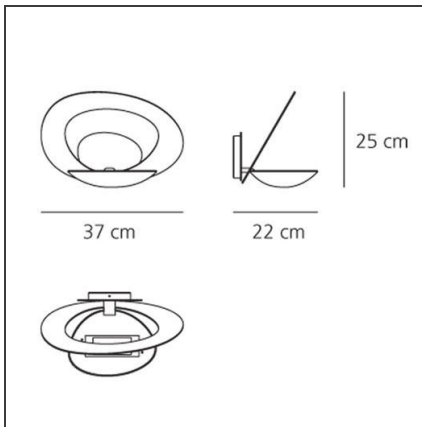

Pirce Wall - White

IP20    

Dimmerable: +  -

TECHNICAL DRAWINGS

DESIGN BY

Giuseppe Maurizio Scutellà

DESCRIPTION

Wall lamp in painted aluminum, a range extension of the Pirce series.

FEATURES

Article Code:	1240010A	Material:	Aluminum
Colour:	White	Series:	Design
Installation:	Wall	Area contract:	Residential
Environment:	Indoor	Emission:	Indirect

DIMENSIONS

Length:	cm 22	Glow Wire Test:	650
Width:	cm 37		
Height:	cm 25		