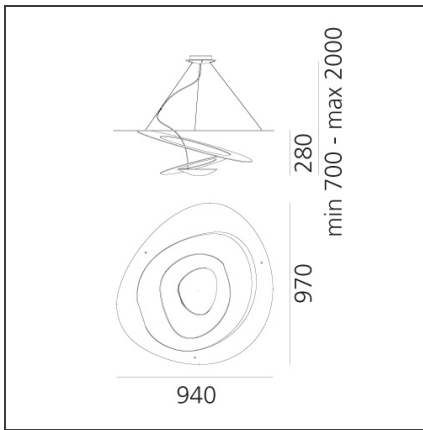

Pirce Suspension - White

IP20

Dimmerable: + -

DESIGN BY

Giuseppe Maurizio Scutellà

DESCRIPTION

Suspension lamp in painted aluminium. Opening out of a slim disk are fluttering spirals, which fall gently downwards, creating magical effects of form and light.

TECHNICAL DRAWINGS

FEATURES

Article Code:	1239010A	Material:	Aluminum
Colour:	White	Series:	Design
Installation:	Suspension	Area contract:	Residential
Environment:	Indoor	Emission:	Indirect

DIMENSIONS

Length:	cm 94	Glow Wire Test:	650
Width:	cm 97		
Height:	cm 28		
Max Height from ceiling:	cm 200		

NOT INCLUDED SOURCES

Category:	HALO	Color temperature (K):	2950K
Number:	1	Class:	A
Watt:	330W		
Lbs:	R7s		

ALTERNATIVE SOURCES

Category:	LED
Number:	1
Watt:	11w
Delivered lumens output (lm):	1110lm
Type:	2
Socket:	R7s
Class:	A

LUMINAIRE

Watt:	330W
Voltage:	220V-240V