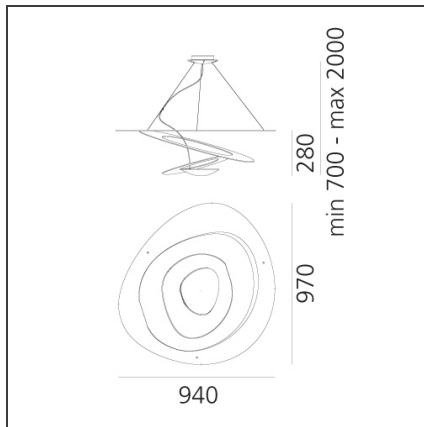

TECHNICAL DRAWINGS

FEATURES

Article Code:	1254W10A	Material:	Aluminum
Colour:	White	Series:	Design
Installation:	Suspension	Area contract:	Residential
Environment:	Indoor	Emission:	Indirect

DIMENSIONS

Length:	cm 94	Glow Wire Test:	650
Width:	cm 97		
Height:	cm 28		
Max Height from ceiling:	cm 200		

INCLUDED SOURCES

Category:	LED	Color temperature (K):	2700K
Number:	1	Color Tolerance:	MacAdam 2SDCM
Watt:	44W	CRI:	90
Delivered lumens output (lm):	3955lm		
Type:	0		
Class:	A		

LUMINAIRE

Watt:	44W	Delivered lumens output (lm):	3097lm
Voltage:	220V-240V	CCT:	2700K
		Efficiency:	82%
		Efficacy:	70.39lm/W
		CRI:	90
		Dimmable Typology:	Push

Notes

Lamp included.