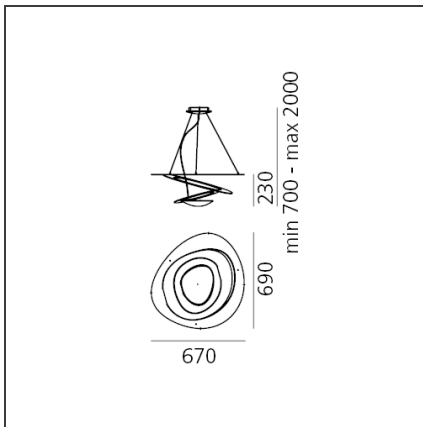

Pirce Mini Suspension - White

IP20     

Dimmerable: +  -

DESIGN BY

Giuseppe Maurizio Scutellà

DESCRIPTION

Suspension lamp in painted aluminium, extension of the existing Pirce range. Opening out of a slim disk are fluttering spirals, which fall gently downwards, creating magical effects of form and light.

TECHNICAL DRAWINGS

FEATURES

Article Code:	1237010A	Material:	Aluminum
Colour:	White	Series:	Design
Installation:	Suspension		

DIMENSIONS

Length:	cm 67	Impact Resistance:	N/D
Width:	cm 69	Glow Wire Test:	650
Height:	cm 23		
Max Height from ceiling:	cm 200		

LUMINAIRE

Watt:	330W
Voltage:	220V-240V