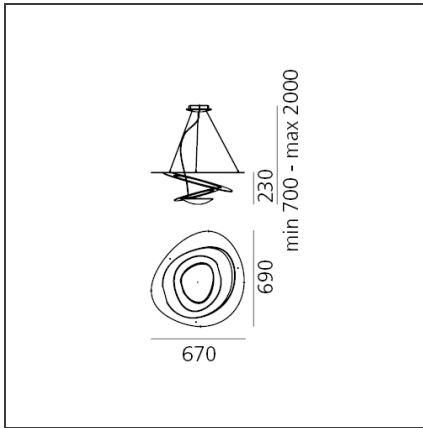

TECHNICAL DRAWINGS

FEATURES

Article Code:	1256110A	Material:	Aluminum
Colour:	White	Series:	Design
Installation:	Suspension		

DIMENSIONS

Length:	cm 67	Impact Resistance:	N/D
Width:	cm 69	Glow Wire Test:	650
Height:	cm 23		
Max Height from ceiling:	cm 200		

INCLUDED SOURCES

Category:	LED	Color temperature (K):	3000K
Number:	1	Color Tolerance:	MacAdam 2SDCM
Watt:	44W	CRI:	90
Delivered lumens output (lm):	4230lm		
Type:	0		
Class:	A		

LUMINAIRE

Watt:	44W	Delivered lumens output (lm):	3313lm
Voltage:	220V-240V	CCT:	3000K
		Efficiency:	82%
		Efficacy:	75.30lm/W
		CRI:	90
		Dimmable Typology:	Push

Notes

Lamp included.