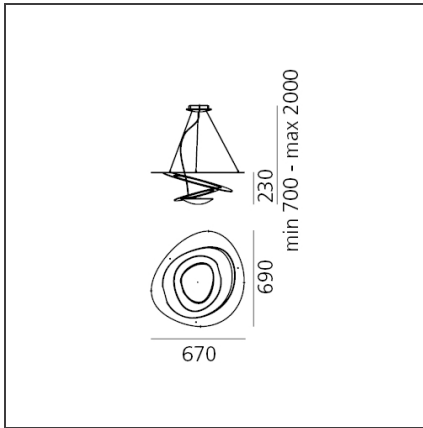

Pirce Mini Suspension Led 3000K Gold

IP20     

Dimmerable: +  -

DESIGN BY

Giuseppe Maurizio Scutellà

DESCRIPTION

Suspension lamp in painted aluminium, extension of the existing Pirce range. Opening out of a slim disk are fluttering spirals, which fall gently downwards, creating magical effects of form and light. Dimmable (SwitchDim)

TECHNICAL DRAWINGS

FEATURES

Article Code:	1256120A	Material:	Aluminum
Colour:	Gold	Series:	Design
Installation:	Suspension		

DIMENSIONS

Length:	cm 67	Impact Resistance:	N/D
Width:	cm 69	Glow Wire Test:	650
Height:	cm 23		
Max Height from ceiling:	cm 200		