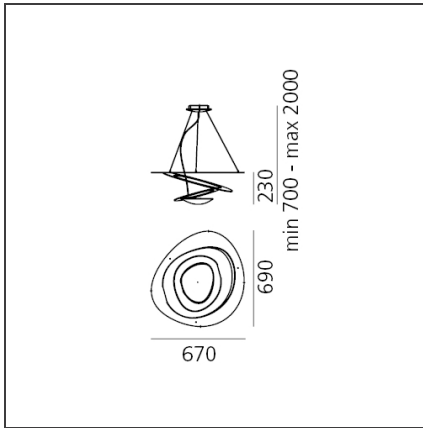

## FEATURES

<b>Article Code:</b>	1256W10A	<b>Material:</b>	Aluminum
<b>Colour:</b>	White	<b>Series:</b>	Design
<b>Installation:</b>	Suspension		

## DIMENSIONS

<b>Length:</b>	cm 67	<b>Impact Resistance:</b>	N/D
<b>Width:</b>	cm 69	<b>Glow Wire Test:</b>	650
<b>Height:</b>	cm 23		
<b>Max Height from ceiling:</b>	cm 200		