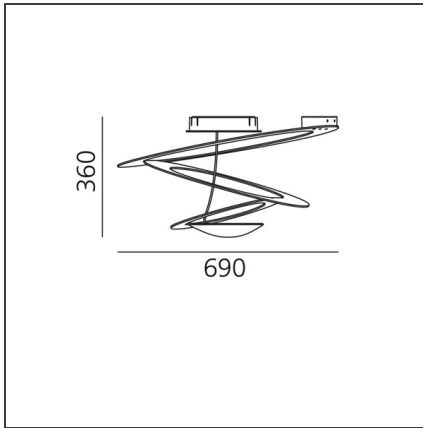

Pirce Mini Ceiling LED White 2700K

IP20    

Dimmerable: +  -

DESIGN BY

Giuseppe Maurizio Scutellà

DESCRIPTION

Ceiling lamp in painted aluminium. Opening out of a slim disk are fluttering spirals, which fall gently downwards, creating magical effects of form and light.

TECHNICAL DRAWINGS

FEATURES

Article Code:	1255W10A	Material:	Aluminum
Colour:	White	Series:	Design
Installation:	Ceiling		

DIMENSIONS

Height:	cm 36	Glow Wire Test:	650
----------------	-------	------------------------	-----