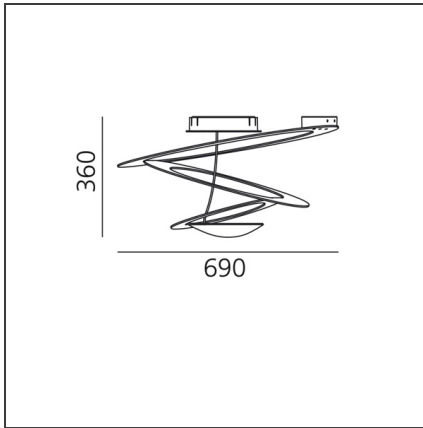

TECHNICAL DRAWINGS

FEATURES

Article Code:	1255120A	Material:	Aluminum
Colour:	Gold	Series:	Design
Installation:	Ceiling		

DIMENSIONS

Height:	cm 36	Glow Wire Test:	650
----------------	-------	------------------------	-----

INCLUDED SOURCES

Category:	LED	Color temperature (K):	3000K
Number:	1	Color Tolerance:	MacAdam 2SDCM
Watt:	44W	CRI:	90
Delivered lumens output (lm):	4230lm		
Type:	0		
Class:	A		

LUMINAIRE

Watt:	44W	Delivered lumens output (lm):	3313lm
Voltage:	220V-240V	CCT:	3000K
		Efficiency:	82%
		Efficacy:	75.30lm/W
		CRI:	90
		Dimmable Typology:	Push