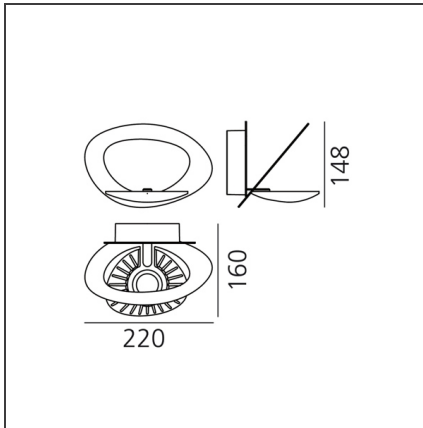

Pirce micro wall white LED 3000K

IP20 Dimmerable:

DESIGN BY

Giuseppe Maurizio Scutellà

DESCRIPTION

Specification: from a thin ceiling plate, gently descending waving spirals create enchanting effects of form and light.

TECHNICAL DRAWINGS

FEATURES

Article Code:	1248010A	Material:	Aluminum
Colour:	white	Series:	Design
Installation:	Wall		

DIMENSIONS

Length:	cm 22	Glow Wire Test:	650
Width:	cm 16		
Height:	cm 14.8		

INCLUDED SOURCES

Category:	LED	Color temperature (K):	3000K
Number:	1	Color Tolerance:	MacAdam 2SDCM
Watt:	27W	CRI:	90
Delivered lumens output (lm):	3200lm		
Type:	0		
Class:	A		

LUMINAIRE

Watt:	27W	Delivered lumens output (lm):	2768lm
Voltage:	220V-240V	CCT:	3000K
		Efficiency:	97%
		Efficacy:	102.52lm/W
		CRI:	90
		Dimmable Typology:	Push