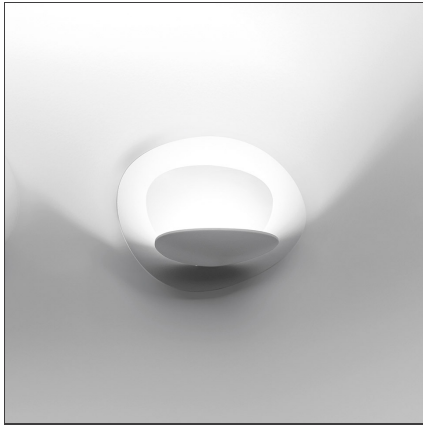

Pirce micro wall white LED 3000K

IP20 Dimmerable:

DESIGN BY

Giuseppe Maurizio Scutellà

DESCRIPTION

Specification: from a thin ceiling plate, gently descending waving spirals create enchanting effects of form and light.

TECHNICAL DRAWINGS

FEATURES

Article Code:	1248010A	Material:	Aluminum
Colour:	white	Series:	Design
Installation:	Wall		

DIMENSIONS

Length:	cm 22	Glow Wire Test:	650
Width:	cm 16		
Height:	cm 14.8		

INCLUDED SOURCES

Category:	LED	Color temperature (K):	3000K
Number:	1	Color Tolerance:	MacAdam 2SDCM
Watt:	27W	CRI:	90
Delivered lumens output (lm):	3200lm		
Type:	0		
Class:	A		

LUMINAIRE

Watt:	27W	Delivered lumens output (lm):	2768lm
Voltage:	220V-240V	CCT:	3000K
		Efficiency:	97%
		Efficacy:	102.52lm/W
		CRI:	90
		Dimmable Typology:	Push