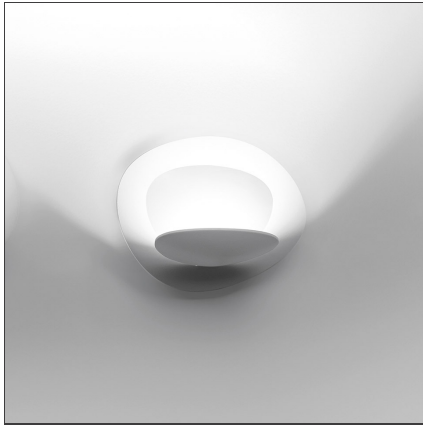

**Pirce micro wall white LED 2700K**

IP20    Dimmerable: 

**DESIGN BY**

Giuseppe Maurizio Scutellà

**DESCRIPTION**

Specification: from a thin ceiling plate, gently descending waving spirals create enchanting effects of form and light.

**TECHNICAL DRAWINGS**

**FEATURES**

<b>Article Code:</b>	1248W10A	<b>Material:</b>	Aluminum
<b>Colour:</b>	white	<b>Series:</b>	Design
<b>Installation:</b>	Wall		

**DIMENSIONS**

<b>Length:</b>	cm 22	<b>Glow Wire Test:</b>	650
<b>Width:</b>	cm 16		
<b>Height:</b>	cm 14.8		