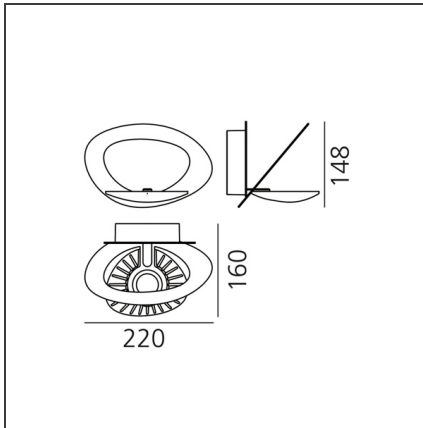

**Pirce micro wall white LED 2700K**

IP20    Dimmerable: 

**DESIGN BY**

Giuseppe Maurizio Scutellà

**DESCRIPTION**

Specification: from a thin ceiling plate, gently descending waving spirals create enchanting effects of form and light.

**TECHNICAL DRAWINGS**

**FEATURES**

<b>Article Code:</b>	1248W10A	<b>Material:</b>	Aluminum
<b>Colour:</b>	white	<b>Series:</b>	Design
<b>Installation:</b>	Wall		

**DIMENSIONS**

<b>Length:</b>	cm 22	<b>Glow Wire Test:</b>	650
<b>Width:</b>	cm 16		
<b>Height:</b>	cm 14.8		