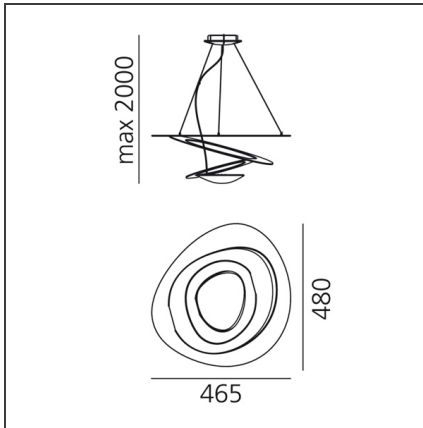

Pirce Micro Suspension LED 3000K Gold

IP20     Dimmerable: 

DESIGN BY

Giuseppe Maurizio Scutellà

DESCRIPTION

Suspension lamp. Dimmable (Push)

TECHNICAL DRAWINGS

FEATURES

Article Code:	1249020A	Material:	Aluminum
Colour:	Gold	Series:	Design
Installation:	Suspension		

DIMENSIONS

Length:	cm 46.5	Glow Wire Test:	650
Width:	cm 48		
Height:	cm 13		
Max Height from ceiling:	cm 200		