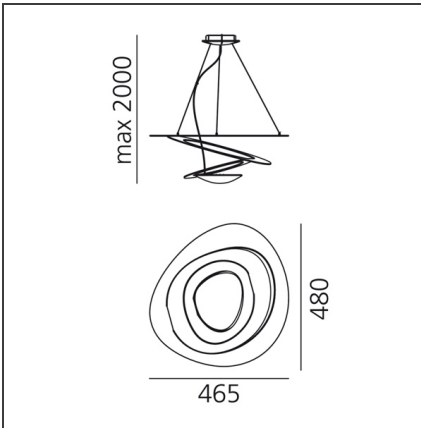

## FEATURES

<b>Article Code:</b>	1249W10A	<b>Material:</b>	Aluminum
<b>Colour:</b>	white	<b>Series:</b>	Design
<b>Installation:</b>	Suspension		

## DIMENSIONS

<b>Length:</b>	cm 46.5	<b>Glow Wire Test:</b>	650
<b>Width:</b>	cm 48		
<b>Height:</b>	cm 13		
<b>Max Height from ceiling:</b>	cm 200		