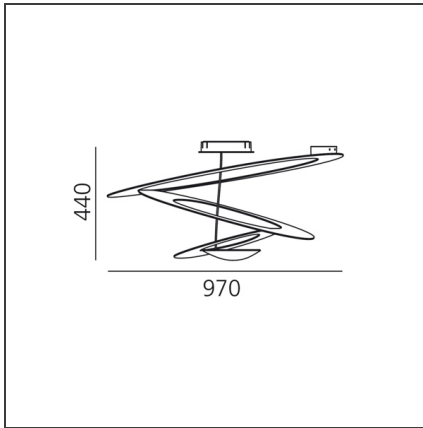

Pirce Ceiling LED white 2700K

IP20    

Dimmerable: +  -

DESIGN BY

Giuseppe Maurizio Scutellà

DESCRIPTION

Opening out of a slim disk are fluttering spirals, which fall gently downwards, creating magical effects of form and light.

TECHNICAL DRAWINGS

FEATURES

Article Code:	1253W10A	Material:	Aluminum
Colour:	White	Series:	Design
Installation:	Ceiling	Area contract:	Residential
Environment:	Indoor	Emission:	Indirect

DIMENSIONS

Width:	cm 97	Glow Wire Test:	650
Height:	cm 44		