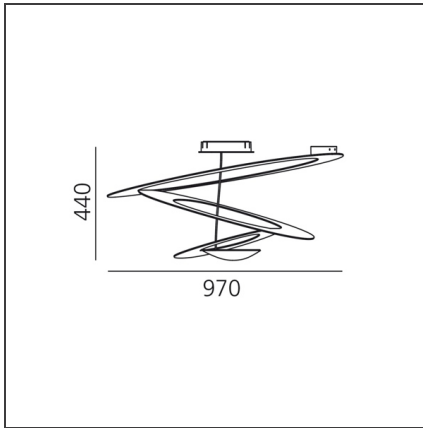

TECHNICAL DRAWINGS

FEATURES

Article Code:	1253120A	Material:	Aluminum
Colour:	Gold	Series:	Design
Installation:	Ceiling	Area contract:	Residential
Environment:	Indoor	Emission:	Indirect

DIMENSIONS

Width:	cm 97	Glow Wire Test:	650
Height:	cm 44		