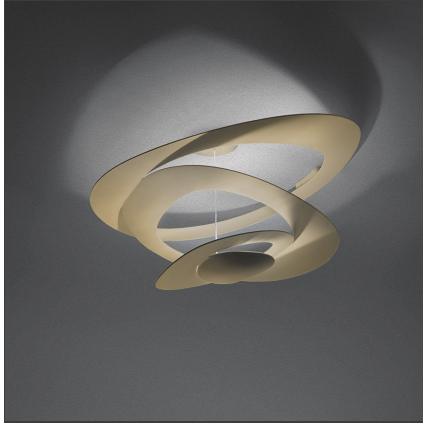

Pirce Ceiling LED 3000K Gold

IP20     

Dimmerable: +  -

DESIGN BY

Giuseppe Maurizio Scutellà

DESCRIPTION

Opening out of a slim disk are fluttering spirals, which fall gently downwards, creating magical effects of form and light.

TECHNICAL DRAWINGS

FEATURES

Article Code:	1253120A	Material:	Aluminum
Colour:	Gold	Series:	Design
Installation:	Ceiling	Area contract:	Residential
Environment:	Indoor	Emission:	Indirect

DIMENSIONS

Width:	cm 97	Glow Wire Test:	650
Height:	cm 44		

INCLUDED SOURCES

Category:	LED	Color temperature (K):	3000K
Number:	1	Color Tolerance:	MacAdam 2SDCM
Watt:	44W	CRI:	90
Delivered lumens output (lm):	4230lm		
Type:	0		
Class:	A		

LUMINAIRE

Watt:	44W	Delivered lumens output (lm):	3313lm
Voltage:	220V-240V	CCT:	3000K
		Efficiency:	82%
		Efficacy:	75.30lm/W
		CRI:	90
		Dimmable Typology:	Push