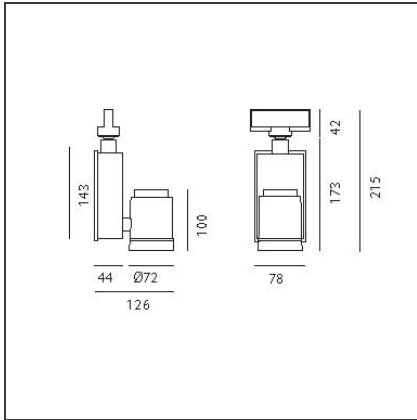

Picto 70 LED track vertical - white 50° 3000K - Not dimmable

IP20   

DESIGN BY

Studio Artemide

DESCRIPTION

This range of professional projectors is distinguished by design, excellent performance and flexibility. Picto is a complete and versatile range, suitable for use in retail spaces, showrooms, museums or art galleries. Available in 3 sizes, installation options, designs, colours, optics and a wide range of accessories.

TECHNICAL DRAWINGS

FEATURES

Article Code:	AD01301	Material:	aluminum
Colour:	White	Series:	Indoor
Installation:	Projector, Track, Ceiling	Area contract:	Hospitality, Retail, Culture
Environment:	Indoor		

DIMENSIONS

Length:	cm 7.8	Glow Wire Test:	850
Height:	cm 21.5		
Weight:	kg 1.2		
Inclination:	-90+90		
Rotation:	cm 355		

INCLUDED SOURCES

Category:	LED	Color temperature (K):	3000 K
Number:	1	Color Tolerance:	MacAdam 2SDCM
Watt:	20 W	Service Life:	Life L70 (6K) 50000h
Type:	0		
Class:	A		

LUMINAIRE

Power Supply:	Power supply 220/240Vac 50/60Hz included	Delivered lumens output (lm):	1822lm
Watt:	20W	CCT:	3000K
		Efficiency:	89%
		Efficacy:	91.09lm/W
		CRI:	90

ACCESSORIES

Accessory-holder
(nero) + projection
lens and framing
device
M083937