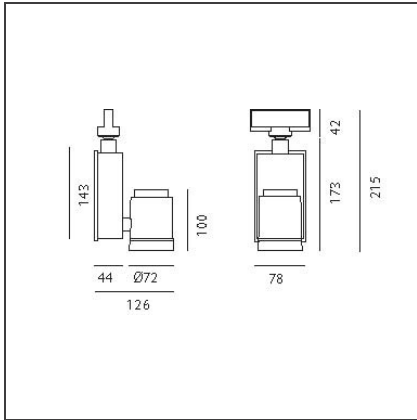

Picto 70 LED track vertical - white 43° 4000K - Not dimmable

IP20

DESIGN BY

Studio Artemide

DESCRIPTION

This range of professional projectors is distinguished by design, excellent performance and flexibility. Picto is a complete and versatile range, suitable for use in retail spaces, showrooms, museums or art galleries. Available in 3 sizes, installation options, designs, colours, optics and a wide range of accessories.

TECHNICAL DRAWINGS

FEATURES

Article Code:	AD01501	Material:	aluminum
Colour:	White	Series:	Indoor
Installation:	Projector, Track, Ceiling	Area contract:	Hospitality, Retail, Culture
Environment:	Indoor		

DIMENSIONS

Length:	cm 7.8	Glow Wire Test:	850
Height:	cm 21.5		
Weight:	kg 1.2		
Inclination:	-90+90		
Rotation:	cm 355		

INCLUDED SOURCES

Category:	LED	Color temperature (K):	4000K
Number:	1	Color Tolerance:	MacAdam 2SDCM
Watt:	20W	Service Life:	Life L70 (6K) 50000h
Type:	0		
Class:	A		

LUMINAIRE

Power Supply:	Power supply 220/240Vac 50/60Hz included	Delivered lumens output (lm):	1834lm
Watt:	20W	CCT:	4000K
		Efficiency:	87%
		Efficacy:	91.69lm/W
		CRI:	90

ACCESSORIES

Accessory-holder
(nero) + projection
lens and framing
device
M083937