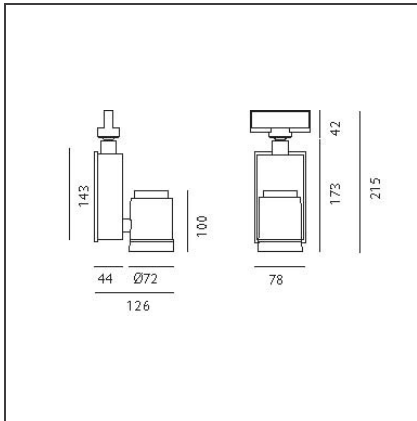

Picto 70 LED track vertical - white 43° 4000K - Dali

IP20 Dimmerable: + -

DESIGN BY

Studio Artemide

DESCRIPTION

This range of professional projectors is distinguished by design, excellent performance and flexibility. Picto is a complete and versatile range, suitable for use in retail spaces, showrooms, museums or art galleries. Available in 3 sizes, installation options, designs, colours, optics and a wide range of accessories.

TECHNICAL DRAWINGS

FEATURES

Article Code:	AD03501	Material:	aluminum
Colour:	White	Series:	Indoor
Installation:	Projector, Track, Ceiling	Area contract:	Hospitality, Retail, Culture
Environment:	Indoor		

DIMENSIONS

Length:	cm 7.8	Glow Wire Test:	850
Height:	cm 21.5		
Weight:	kg 1.2		
Inclination:	-90+90		
Rotation:	cm 355		

INCLUDED SOURCES

Category:	LED	Color temperature (K):	4000K
Number:	1	Color Tolerance:	MacAdam 2SDCM
Watt:	20W	Service Life:	Life L70 (6K) 50000h
Type:	0		
Class:	A		