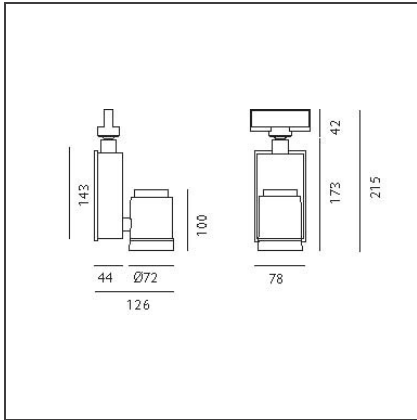

Picto 70 LED track vertical - white 35° 4000K - Not dimmable

IP20   

DESIGN BY

Studio Artemide

DESCRIPTION

This range of professional projectors is distinguished by design, excellent performance and flexibility. Picto is a complete and versatile range, suitable for use in retail spaces, showrooms, museums or art galleries. Available in 3 sizes, installation options, designs, colours, optics and a wide range of accessories.

TECHNICAL DRAWINGS

FEATURES

Article Code:	AD01401	Material:	aluminum
Colour:	White	Series:	Indoor
Installation:	Projector, Track, Ceiling	Area contract:	Hospitality, Retail, Culture
Environment:	Indoor		

DIMENSIONS

Length:	cm 7.8	Glow Wire Test:	850
Height:	cm 21.5		
Weight:	kg 1.2		
Inclination:	-90+90		
Rotation:	cm 355		

INCLUDED SOURCES

Category:	LED	Color temperature (K):	4000K
Number:	1	Color Tolerance:	MacAdam 2SDCM
Watt:	20W	Service Life:	Life L70 (6K) 50000h
Type:	0		
Class:	A		

LUMINAIRE

Power Supply:	Power supply 220/240Vac 50/60Hz included	Delivered lumens output (lm):	1806lm
Watt:	20W	CCT:	4000K
		Efficiency:	86%
		Efficacy:	90.29lm/W
		CRI:	90

ACCESSORIES

Accessory-holder
(nero) + projection
lens and framing
device
M083937