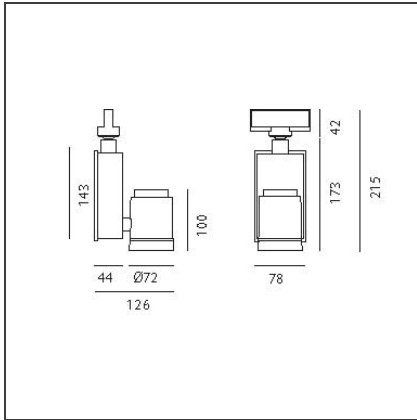

Picto 70 LED track vertical - white 35° 4000K - Eutrac - Not dimmable

IP20   CE

DESIGN BY

Studio Artemide

DESCRIPTION

This range of professional projectors is distinguished by design, excellent performance and flexibility. Picto is a complete and versatile range, suitable for use in retail spaces, showrooms, museums or art galleries. Available in 3 sizes, installation options, designs, colours, optics and a wide range of accessories.

TECHNICAL DRAWINGS

FEATURES

Article Code:	AD00401	Material:	aluminum
Colour:	White	Series:	Indoor
Installation:	Projector, Track, Ceiling	Area contract:	Hospitality, Retail, Culture
Environment:	Indoor		

DIMENSIONS

Length:	cm 7.8	Glow Wire Test:	850
Height:	cm 21.5		
Weight:	kg 1.2		
Inclination:	-90+90		
Rotation:	cm 355		

INCLUDED SOURCES

Category:	LED	Color temperature (K):	4000K
Number:	1	Color Tolerance:	MacAdam 2SDCM
Watt:	20W	Service Life:	Life L70 (6K) 50000h
Type:	0		
Class:	A		

LUMINAIRE

Power Supply:	Power supply 220/240Vac 50/60Hz included	Delivered lumens output (lm):	1806lm
Watt:	20W	CCT:	4000K
		CRI:	90

ACCESSORIES

Accessory-holder
(nero) + projection
lens and framing
device
M083937