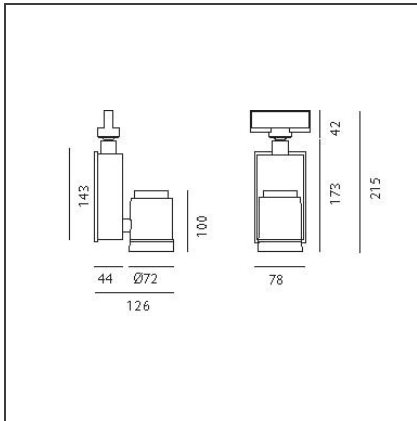

Picto 70 LED track vertical - white 35° 4000K - Dali

IP20 Dimmerable: + -

DESIGN BY

Studio Artemide

DESCRIPTION

This range of professional projectors is distinguished by design, excellent performance and flexibility. Picto is a complete and versatile range, suitable for use in retail spaces, showrooms, museums or art galleries. Available in 3 sizes, installation options, designs, colours, optics and a wide range of accessories.

TECHNICAL DRAWINGS

FEATURES

Article Code:	AD03401	Material:	aluminum
Colour:	White	Series:	Indoor
Installation:	Projector, Track, Ceiling	Area contract:	Hospitality, Retail, Culture
Environment:	Indoor		

DIMENSIONS

Length:	cm 7.8	Glow Wire Test:	850
Height:	cm 21.5		
Weight:	kg 1.2		
Inclination:	-90+90		
Rotation:	cm 355		

INCLUDED SOURCES

Category:	LED	Color temperature (K):	4000K
Number:	1	Color Tolerance:	MacAdam 2SDCM
Watt:	20W	Service Life:	Life L70 (6K) 50000h
Type:	0		
Class:	A		