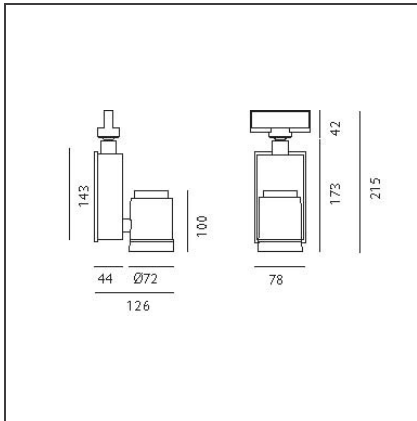

Picto 70 LED track vertical - white 35° 3000K - Eutrac - Dali

IP20    Dimmerable: 

DESIGN BY

Studio Artemide

DESCRIPTION

This range of professional projectors is distinguished by design, excellent performance and flexibility. Picto is a complete and versatile range, suitable for use in retail spaces, showrooms, museums or art galleries. Available in 3 sizes, installation options, designs, colours, optics and a wide range of accessories.

TECHNICAL DRAWINGS

FEATURES

Article Code:	AD02101	Material:	aluminum
Colour:	White	Series:	Indoor
Installation:	Projector, Track, Ceiling	Area contract:	Hospitality, Retail, Culture
Environment:	Indoor		

DIMENSIONS

Length:	cm 7.8	Glow Wire Test:	850
Height:	cm 21.5		
Weight:	kg 1.2		
Inclination:	-90+90		
Rotation:	cm 355		

INCLUDED SOURCES

Category:	LED	Color temperature (K):	3000 K
Number:	1	Color Tolerance:	MacAdam 2SDCM
Watt:	20 W	Service Life:	Life L70 (6K) 50000h
Type:	0		
Class:	A		

LUMINAIRE

Power Supply:	Power supply 220/240Vac 50/60Hz included	Delivered lumens output (lm):	1753lm
		CCT:	3000K
		CRI:	90
Watt:	20W	Dimmable Typology:	Dali

ACCESSORIES

Accessory-holder
(nero) + projection
lens and framing
device
M083937