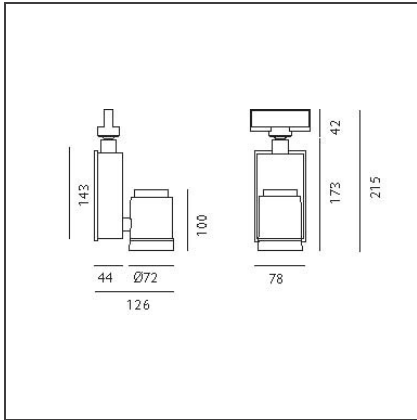

Picto 70 LED track vertical - white 14° 4000K - Not dimmable

IP20   

DESIGN BY

Studio Artemide

DESCRIPTION

This range of professional projectors is distinguished by design, excellent performance and flexibility. Picto is a complete and versatile range, suitable for use in retail spaces, showrooms, museums or art galleries. Available in 3 sizes, installation options, designs, colours, optics and a wide range of accessories.

TECHNICAL DRAWINGS

FEATURES

Article Code:	AD01801	Material:	aluminum
Colour:	White	Series:	Indoor
Installation:	Projector, Track, Ceiling	Area contract:	Hospitality, Retail, Culture
Environment:	Indoor		

DIMENSIONS

Length:	cm 7.8	Glow Wire Test:	850
Height:	cm 21.5		
Weight:	kg 1.2		
Inclination:	-90+90		
Rotation:	cm 355		

INCLUDED SOURCES

Category:	LED	Color temperature (K):	4000K
Number:	1	Color Tolerance:	MacAdam 2SDCM
Watt:	20W	Service Life:	Life L70 (6K) 50000h
Type:	0		
Class:	A		

LUMINAIRE

Power Supply:	Power supply 220/240Vac 50/60Hz included	Delivered lumens output (lm):	1349lm
Watt:	20W	CCT:	4000K
		Efficiency:	69%
		Efficacy:	67.47lm/W
		CRI:	90

ACCESSORIES

Accessory-holder
(nero) + projection
lens and framing
device
M083937