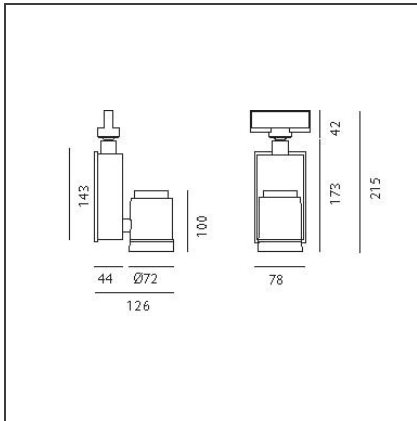

TECHNICAL DRAWINGS

FEATURES

Article Code:	AD02801	Material:	aluminum
Colour:	White	Series:	Indoor
Installation:	Projector, Track, Ceiling	Area contract:	Hospitality, Retail, Culture
Environment:	Indoor		

DIMENSIONS

Length:	cm 7.8	Glow Wire Test:	850
Height:	cm 21.5		
Weight:	kg 1.2		
Inclination:	-90+90		
Rotation:	cm 355		

INCLUDED SOURCES

Category:	LED	Color temperature (K):	4000K
Number:	1	Color Tolerance:	MacAdam 2SDCM
Watt:	20W	Service Life:	Life L70 (6K) 50000h
Type:	0		
Class:	A		

LUMINAIRE

Power Supply:	Power supply 220/240Vac 50/60Hz included	Delivered lumens output (lm):	1349lm
		CCT:	4000K
Watt:	20W	Efficiency:	69%
		Efficacy:	67.47lm/W
		CRI:	90
		Dimmable Typology:	Dali