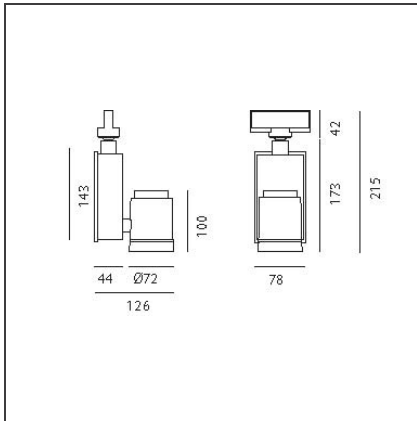

TECHNICAL DRAWINGS

FEATURES

Article Code:	AD03801	Material:	aluminum
Colour:	White	Series:	Indoor
Installation:	Projector, Track, Ceiling	Area contract:	Hospitality, Retail, Culture
Environment:	Indoor		

DIMENSIONS

Length:	cm 7.8	Glow Wire Test:	850
Height:	cm 21.5		
Weight:	kg 1.2		
Inclination:	-90+90		
Rotation:	cm 355		

INCLUDED SOURCES

Category:	LED	Color temperature (K):	4000K
Number:	1	Color Tolerance:	MacAdam 2SDCM
Watt:	20W	Service Life:	Life L70 (6K) 50000h
Type:	0		
Class:	A		

LUMINAIRE

Power Supply:	Power supply 220/240Vac 50/60Hz included	Delivered lumens output (lm):	1349lm
		CCT:	4000K
Watt:	20W	Efficiency:	69%
		Efficacy:	67.47lm/W
		CRI:	90
		Dimmable Typology:	Dali