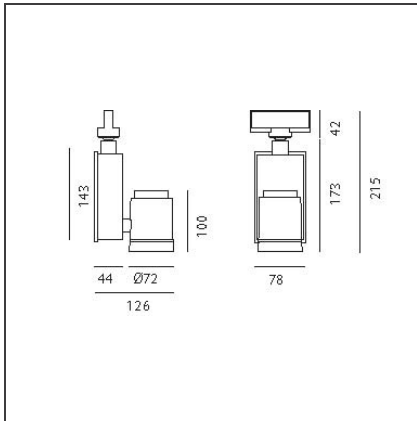

Picto 70 LED track vertical - black 50° 4000K - Eutrac - Dali

IP20 Dimmerable:

DESIGN BY

Studio Artemide

DESCRIPTION

This range of professional projectors is distinguished by design, excellent performance and flexibility. Picto is a complete and versatile range, suitable for use in retail spaces, showrooms, museums or art galleries. Available in 3 sizes, installation options, designs, colours, optics and a wide range of accessories.

TECHNICAL DRAWINGS

FEATURES

Article Code:	AD02604	Material:	aluminum
Colour:	Black	Series:	Indoor
Installation:	Projector, Track, Ceiling	Area contract:	Hospitality, Retail, Culture
Environment:	Indoor		

DIMENSIONS

Length:	cm 7.8	Glow Wire Test:	850
Height:	cm 21.5		
Weight:	kg 1.2		
Inclination:	-90+90		
Rotation:	cm 355		

INCLUDED SOURCES

Category:	LED	Color temperature (K):	4000K
Number:	1	Color Tolerance:	MacAdam 2SDCM
Watt:	20W	Service Life:	Life L70 (6K) 50000h
Type:	0		
Class:	A		

LUMINAIRE

Power Supply:	Power supply 220/240Vac 50/60Hz included	Delivered lumens output (lm):	1877lm
		CCT:	4000K
		CRI:	90
Watt:	20W	Dimmable Typology:	Dali

ACCESSORIES

Accessory-holder
(white) +
Adjustable dowser
(black)
M082817