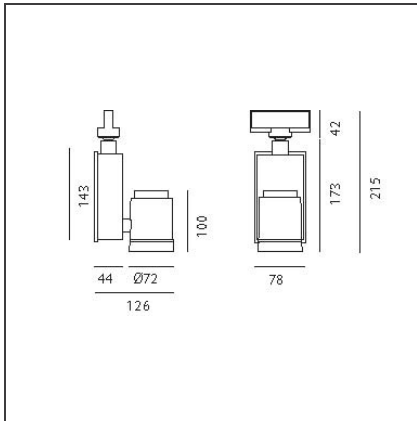

Picto 70 LED track vertical - black 50° 4000K - Dali

IP20 Dimmerable: + -

DESIGN BY

Studio Artemide

DESCRIPTION

This range of professional projectors is distinguished by design, excellent performance and flexibility. Picto is a complete and versatile range, suitable for use in retail spaces, showrooms, museums or art galleries. Available in 3 sizes, installation options, designs, colours, optics and a wide range of accessories.

TECHNICAL DRAWINGS

FEATURES

Article Code:	AD03604	Material:	aluminum
Colour:	Black	Series:	Indoor
Installation:	Projector, Track, Ceiling	Area contract:	Hospitality, Retail, Culture
Environment:	Indoor		

DIMENSIONS

Length:	cm 7.8	Glow Wire Test:	850
Height:	cm 21.5		
Weight:	kg 1.2		
Inclination:	-90+90		
Rotation:	cm 355		

INCLUDED SOURCES

Category:	LED	Color temperature (K):	4000K
Number:	1	Color Tolerance:	MacAdam 2SDCM
Watt:	20W	Service Life:	Life L70 (6K) 50000h
Type:	0		
Class:	A		