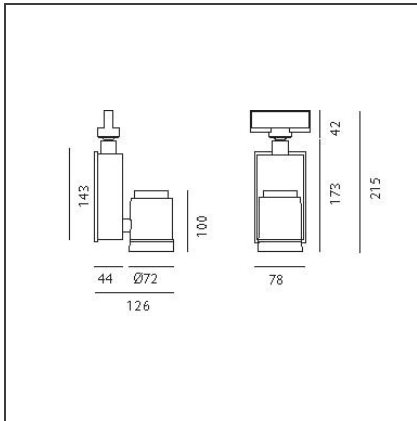

Picto 70 LED track vertical - black 50° 3000K - Eutrac - Dali

IP20 Dimmerable:

DESIGN BY

Studio Artemide

DESCRIPTION

This range of professional projectors is distinguished by design, excellent performance and flexibility. Picto is a complete and versatile range, suitable for use in retail spaces, showrooms, museums or art galleries. Available in 3 sizes, installation options, designs, colours, optics and a wide range of accessories.

TECHNICAL DRAWINGS

FEATURES

Article Code:	AD02304	Material:	aluminum
Colour:	Black	Series:	Indoor
Installation:	Projector, Track, Ceiling	Area contract:	Hospitality, Retail, Culture
Environment:	Indoor		

DIMENSIONS

Length:	cm 7.8	Glow Wire Test:	850
Height:	cm 21.5		
Weight:	kg 1.2		
Inclination:	-90+90		
Rotation:	cm 355		

INCLUDED SOURCES

Category:	LED	Color temperature (K):	3000 K
Number:	1	Color Tolerance:	MacAdam 2SDCM
Watt:	20 W	Service Life:	Life L70 (6K) 50000h
Type:	0		
Class:	A		

LUMINAIRE

Power Supply:	Power supply 220/240Vac 50/60Hz included	Delivered lumens output (lm):	1822lm
		CCT:	3000K
		CRI:	90
Watt:	20W	Dimmable Typology:	Dali

ACCESSORIES

Accessory-holder
(white) +
Adjustable dowser
(black)
M082817