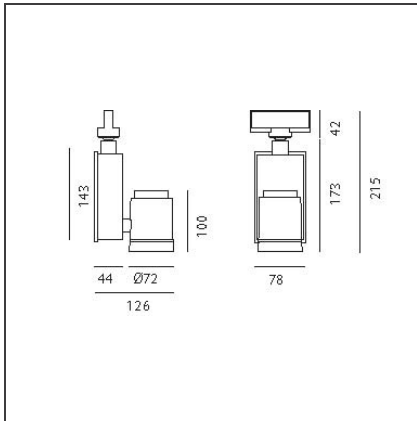

Picto 70 LED track vertical - black 50° 3000K - Dali

IP20 Dimmerable: + -

DESIGN BY

Studio Artemide

DESCRIPTION

This range of professional projectors is distinguished by design, excellent performance and flexibility. Picto is a complete and versatile range, suitable for use in retail spaces, showrooms, museums or art galleries. Available in 3 sizes, installation options, designs, colours, optics and a wide range of accessories.

TECHNICAL DRAWINGS

FEATURES

Article Code:	AD03304	Material:	aluminum
Colour:	Black	Series:	Indoor
Installation:	Projector, Track, Ceiling	Area contract:	Hospitality, Retail, Culture
Environment:	Indoor		

DIMENSIONS

Length:	cm 7.8	Glow Wire Test:	850
Height:	cm 21.5		
Weight:	kg 1.2		
Inclination:	-90+90		
Rotation:	cm 355		

INCLUDED SOURCES

Category:	LED	Color temperature (K):	3000 K
Number:	1	Color Tolerance:	MacAdam 2SDCM
Watt:	20 W	Service Life:	Life L70 (6K) 50000h
Type:	0		
Class:	A		