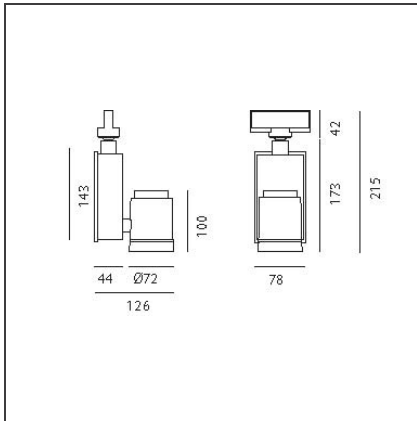

Picto 70 LED track vertical - black 43° 3000K - Dali

IP20    Dimmerable: 

DESIGN BY

Studio Artemide

DESCRIPTION

This range of professional projectors is distinguished by design, excellent performance and flexibility. Picto is a complete and versatile range, suitable for use in retail spaces, showrooms, museums or art galleries. Available in 3 sizes, installation options, designs, colours, optics and a wide range of accessories.

TECHNICAL DRAWINGS

FEATURES

Article Code:	AD03204	Material:	aluminum
Colour:	Black	Series:	Indoor
Installation:	Projector, Track, Ceiling	Area contract:	Hospitality, Retail, Culture
Environment:	Indoor		

DIMENSIONS

Length:	cm 7.8	Glow Wire Test:	850
Height:	cm 21.5		
Weight:	kg 1.2		
Inclination:	-90+90		
Rotation:	cm 355		

INCLUDED SOURCES

Category:	LED	Color temperature (K):	3000 K
Number:	1	Color Tolerance:	MacAdam 2SDCM
Watt:	20 W	Service Life:	Life L70 (6K) 50000h
Type:	0		
Class:	A		