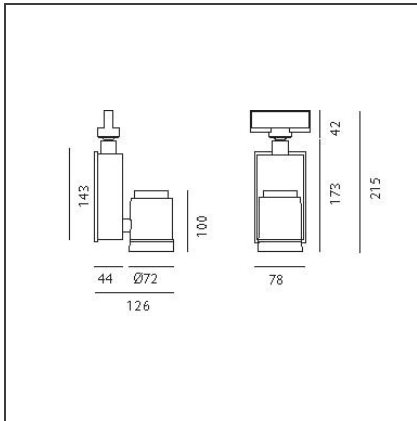

Picto 70 LED track vertical - black 35° 4000K - Dali

IP20    Dimmerable: 

DESIGN BY

Studio Artemide

DESCRIPTION

This range of professional projectors is distinguished by design, excellent performance and flexibility. Picto is a complete and versatile range, suitable for use in retail spaces, showrooms, museums or art galleries. Available in 3 sizes, installation options, designs, colours, optics and a wide range of accessories.

TECHNICAL DRAWINGS

FEATURES

Article Code:	AD03404	Material:	aluminum
Colour:	Black	Series:	Indoor
Installation:	Projector, Track, Ceiling	Area contract:	Hospitality, Retail, Culture
Environment:	Indoor		

DIMENSIONS

Length:	cm 7.8	Glow Wire Test:	850
Height:	cm 21.5		
Weight:	kg 1.2		
Inclination:	-90+90		
Rotation:	cm 355		

INCLUDED SOURCES

Category:	LED	Color temperature (K):	4000K
Number:	1	Color Tolerance:	MacAdam 2SDCM
Watt:	20W	Service Life:	Life L70 (6K) 50000h
Type:	0		
Class:	A		