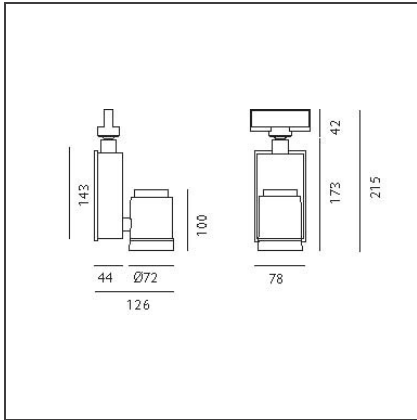

Picto 70 LED track vertical - black 35° 3000K - Not dimmable

IP20   

DESIGN BY

Studio Artemide

DESCRIPTION

This range of professional projectors is distinguished by design, excellent performance and flexibility. Picto is a complete and versatile range, suitable for use in retail spaces, showrooms, museums or art galleries. Available in 3 sizes, installation options, designs, colours, optics and a wide range of accessories.

TECHNICAL DRAWINGS

FEATURES

Article Code:	AD01104	Material:	aluminum
Colour:	Black	Series:	Indoor
Installation:	Projector, Track, Ceiling	Area contract:	Hospitality, Retail, Culture
Environment:	Indoor		

DIMENSIONS

Length:	cm 7.8	Glow Wire Test:	850
Height:	cm 21.5		
Weight:	kg 1.2		
Inclination:	-90+90		
Rotation:	cm 355		

INCLUDED SOURCES

Category:	LED	Color temperature (K):	3000 K
Number:	1	Color Tolerance:	MacAdam 2SDCM
Watt:	20 W	Service Life:	Life L70 (6K) 50000h
Type:	0		
Class:	A		

LUMINAIRE

Power Supply:	Power supply 220/240Vac 50/60Hz included	Delivered lumens output (lm):	1753lm
Watt:	20W	CCT:	3000K
		Efficiency:	86%
		Efficacy:	87.63lm/W
		CRI:	90

ACCESSORIES

Accessory-holder
(white) +
Adjustable dowser
(black)
M082817