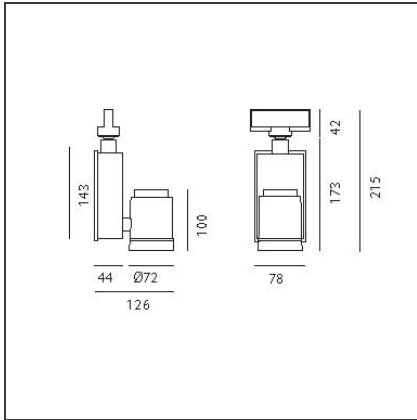

Picto 70 LED track vertical - black 35° 3000K - Eutrac - Not dimmable

IP20

DESIGN BY

Studio Artemide

DESCRIPTION

This range of professional projectors is distinguished by design, excellent performance and flexibility. Picto is a complete and versatile range, suitable for use in retail spaces, showrooms, museums or art galleries. Available in 3 sizes, installation options, designs, colours, optics and a wide range of accessories.

TECHNICAL DRAWINGS

FEATURES

Article Code:	AD00104	Material:	aluminum
Colour:	Black	Series:	Indoor
Installation:	Projector, Track, Ceiling	Area contract:	Hospitality, Retail, Culture
Environment:	Indoor		

DIMENSIONS

Length:	cm 7.8	Glow Wire Test:	850
Height:	cm 21.5		
Weight:	kg 1.2		
Inclination:	-90+90		
Rotation:	cm 355		

INCLUDED SOURCES

Category:	LED	Color temperature (K):	3000 K
Number:	1	Color Tolerance:	MacAdam 2SDCM
Watt:	20 W	Service Life:	Life L70 (6K) 50000h
Type:	0		
Class:	A		

LUMINAIRE

Power Supply:	Power supply 220/240Vac 50/60Hz included	Delivered lumens output (lm):	1753lm
Watt:	20W	CCT:	3000K
		CRI:	90

ACCESSORIES

Accessory-holder
(white) +
Adjustable dowser
(black)
M082817