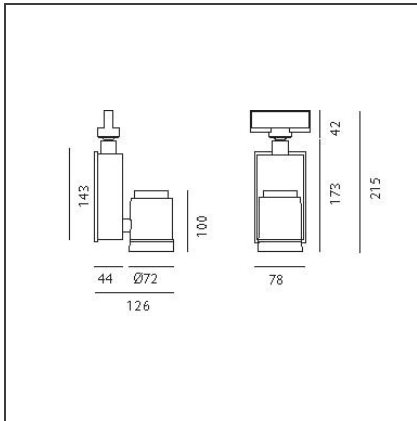

Picto 70 LED track vertical - black 35° 3000K - Eutrac - Dali

IP20 Dimmerable:

DESIGN BY

Studio Artemide

DESCRIPTION

This range of professional projectors is distinguished by design, excellent performance and flexibility. Picto is a complete and versatile range, suitable for use in retail spaces, showrooms, museums or art galleries. Available in 3 sizes, installation options, designs, colours, optics and a wide range of accessories.

TECHNICAL DRAWINGS

FEATURES

Article Code:	AD02104	Material:	aluminum
Colour:	Black	Series:	Indoor
Installation:	Projector, Track, Ceiling	Area contract:	Hospitality, Retail, Culture
Environment:	Indoor		

DIMENSIONS

Length:	cm 7.8	Glow Wire Test:	850
Height:	cm 21.5		
Weight:	kg 1.2		
Inclination:	-90+90		
Rotation:	cm 355		

INCLUDED SOURCES

Category:	LED	Color temperature (K):	3000 K
Number:	1	Color Tolerance:	MacAdam 2SDCM
Watt:	20 W	Service Life:	Life L70 (6K) 50000h
Type:	0		
Class:	A		

LUMINAIRE

Power Supply:	Power supply 220/240Vac 50/60Hz included	Delivered lumens output (lm):	1753lm
		CCT:	3000K
		CRI:	90
Watt:	20W	Dimmable Typology:	Dali

ACCESSORIES

Accessory-holder
(white) +
Adjustable dowser
(black)
M082817