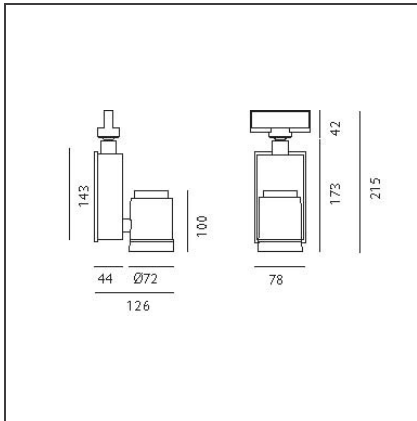

Picto 70 LED track vertical - black 35° 3000K - Dali

IP20    Dimmerable: 

DESIGN BY

Studio Artemide

DESCRIPTION

This range of professional projectors is distinguished by design, excellent performance and flexibility. Picto is a complete and versatile range, suitable for use in retail spaces, showrooms, museums or art galleries. Available in 3 sizes, installation options, designs, colours, optics and a wide range of accessories.

TECHNICAL DRAWINGS

FEATURES

Article Code:	AD03104	Material:	aluminum
Colour:	Black	Series:	Indoor
Installation:	Projector, Track, Ceiling	Area contract:	Hospitality, Retail, Culture
Environment:	Indoor		

DIMENSIONS

Length:	cm 7.8	Glow Wire Test:	850
Height:	cm 21.5		
Weight:	kg 1.2		
Inclination:	-90+90		
Rotation:	cm 355		

INCLUDED SOURCES

Category:	LED	Color temperature (K):	3000 K
Number:	1	Color Tolerance:	MacAdam 2SDCM
Watt:	20 W	Service Life:	Life L70 (6K) 50000h
Type:	0		
Class:	A		