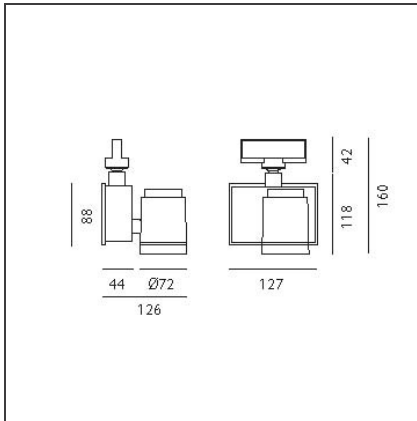

Picto 70 LED track horizontal - white 50° 4000K - Eutrac - Dali

IP20    Dimmerable: 

DESIGN BY

Studio Artemide

DESCRIPTION

This range of professional projectors is distinguished by design, excellent performance and flexibility. Picto is a complete and versatile range, suitable for use in retail spaces, showrooms, museums or art galleries. Available in 3 sizes, installation options, designs, colours, optics and a wide range of accessories.

TECHNICAL DRAWINGS

FEATURES

Article Code:	AD06601	Material:	aluminum
Colour:	White	Series:	Indoor
Installation:	Projector, Track, Ceiling	Area contract:	Hospitality, Retail, Culture
Environment:	Indoor		

DIMENSIONS

Length:	cm 12.7	Glow Wire Test:	850
Height:	cm 16		
Weight:	kg 1.2		
Inclination:	-90+90		
Rotation:	cm 355		

INCLUDED SOURCES

Category:	LED	Color temperature (K):	4000K
Number:	1	Color Tolerance:	MacAdam 2SDCM
Watt:	20W	Service Life:	Life L70 (6K) 50000h
Type:	0		
Class:	A		

LUMINAIRE

Power Supply:	Power supply 220/240Vac 50/60Hz included	Delivered lumens output (lm):	1877lm
		CCT:	4000K
		CRI:	90
Watt:	20W	Dimmable Typology:	Dali

ACCESSORIES

Accessory-holder
(nero) + projection
lens and framing
device
M083937