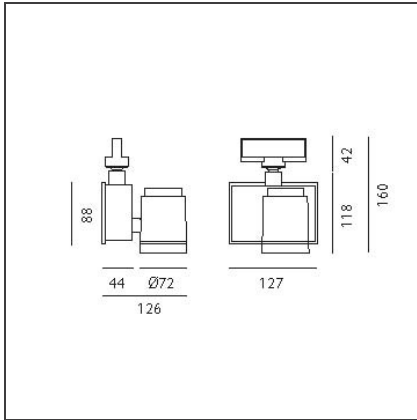

Picto 70 LED track horizontal - white 50° 3000K - Not dimmable

IP20   

DESIGN BY

Studio Artemide

DESCRIPTION

This range of professional projectors is distinguished by design, excellent performance and flexibility. Picto is a complete and versatile range, suitable for use in retail spaces, showrooms, museums or art galleries. Available in 3 sizes, installation options, designs, colours, optics and a wide range of accessories.

TECHNICAL DRAWINGS

FEATURES

Article Code:	AD05301	Material:	aluminum
Colour:	White	Series:	Indoor
Installation:	Projector, Track, Ceiling	Area contract:	Hospitality, Retail, Culture
Environment:	Indoor		

DIMENSIONS

Length:	cm 12.7	Glow Wire Test:	850
Height:	cm 16		
Weight:	kg 1.2		
Inclination:	-90+90		
Rotation:	cm 355		

INCLUDED SOURCES

Category:	LED	Color temperature (K):	3000 K
Number:	1	Color Tolerance:	MacAdam 2SDCM
Watt:	20 W	Service Life:	Life L70 (6K) 50000h
Type:	0		
Class:	A		

LUMINAIRE

Power Supply:	Power supply 220/240Vac 50/60Hz included	Delivered lumens output (lm):	1822lm
Watt:	20W	CCT:	3000K
		Efficiency:	89%
		Efficacy:	91.09lm/W
		CRI:	90

ACCESSORIES

Accessory-holder
(nero) + projection
lens and framing
device
M083937