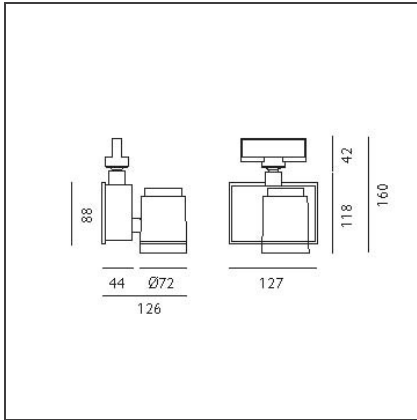

Picto 70 LED track horizontal - white 43° 4000K - Not dimmable

IP20   

DESIGN BY

Studio Artemide

DESCRIPTION

This range of professional projectors is distinguished by design, excellent performance and flexibility. Picto is a complete and versatile range, suitable for use in retail spaces, showrooms, museums or art galleries. Available in 3 sizes, installation options, designs, colours, optics and a wide range of accessories.

TECHNICAL DRAWINGS

FEATURES

Article Code:	AD05501	Material:	aluminum
Colour:	White	Series:	Indoor
Installation:	Projector, Track, Ceiling	Area contract:	Hospitality, Retail, Culture
Environment:	Indoor		

DIMENSIONS

Length:	cm 12.7	Glow Wire Test:	850
Height:	cm 16		
Weight:	kg 1.2		
Inclination:	-90+90		
Rotation:	cm 355		

INCLUDED SOURCES

Category:	LED	Color temperature (K):	4000K
Number:	1	Color Tolerance:	MacAdam 2SDCM
Watt:	20W	Service Life:	Life L70 (6K) 50000h
Type:	0		
Class:	A		

LUMINAIRE

Power Supply:	Power supply 220/240Vac 50/60Hz included	Delivered lumens output (lm):	1834lm
Watt:	20W	CCT:	4000K
		Efficiency:	87%
		Efficacy:	91.69lm/W
		CRI:	90

ACCESSORIES

Accessory-holder
(nero) + projection
lens and framing
device
M083937