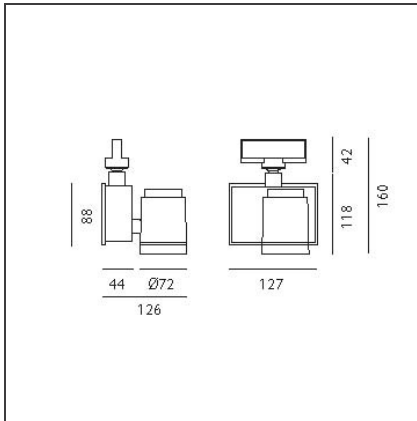

Picto 70 LED track horizontal - white 43° 4000K - Eutrac - Dali

IP20   CE Dimmerable: 

DESIGN BY

Studio Artemide

DESCRIPTION

This range of professional projectors is distinguished by design, excellent performance and flexibility. Picto is a complete and versatile range, suitable for use in retail spaces, showrooms, museums or art galleries. Available in 3 sizes, installation options, designs, colours, optics and a wide range of accessories.

TECHNICAL DRAWINGS

FEATURES

Article Code:	AD06501	Material:	aluminum
Colour:	White	Series:	Indoor
Installation:	Projector, Track, Ceiling	Area contract:	Hospitality, Retail, Culture
Environment:	Indoor		

DIMENSIONS

Length:	cm 12.7	Glow Wire Test:	850
Height:	cm 16		
Weight:	kg 1.2		
Inclination:	-90+90		
Rotation:	cm 355		

INCLUDED SOURCES

Category:	LED	Color temperature (K):	4000K
Number:	1	Color Tolerance:	MacAdam 2SDCM
Watt:	20W	Service Life:	Life L70 (6K) 50000h
Type:	0		
Class:	A		

LUMINAIRE

Power Supply:	Power supply 220/240Vac 50/60Hz included	Delivered lumens output (lm):	1834lm
		CCT:	4000K
		CRI:	90
Watt:	20W	Dimmable Typology:	Dali

ACCESSORIES

Accessory-holder
(nero) + projection
lens and framing
device
M083937