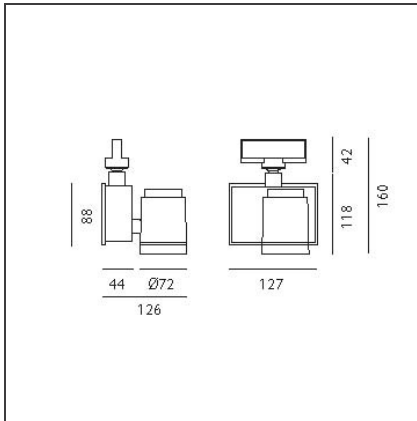

Picto 70 LED track horizontal - white 43° 4000K - Dali

IP20    Dimmerable: + 0 -

DESIGN BY

Studio Artemide

DESCRIPTION

This range of professional projectors is distinguished by design, excellent performance and flexibility. Picto is a complete and versatile range, suitable for use in retail spaces, showrooms, museums or art galleries. Available in 3 sizes, installation options, designs, colours, optics and a wide range of accessories.

TECHNICAL DRAWINGS

FEATURES

Article Code:	AD07501	Material:	aluminum
Colour:	White	Series:	Indoor
Installation:	Projector, Track, Ceiling	Area contract:	Hospitality, Retail, Culture
Environment:	Indoor		

DIMENSIONS

Length:	cm 12.7	Glow Wire Test:	850
Height:	cm 16		
Weight:	kg 1.2		
Inclination:	-90+90		
Rotation:	cm 355		

INCLUDED SOURCES

Category:	LED	Color temperature (K):	4000K
Number:	1	Color Tolerance:	MacAdam 2SDCM
Watt:	20W	Service Life:	Life L70 (6K) 50000h
Type:	0		
Class:	A		